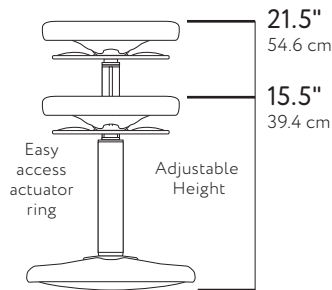

Kore™ Kids Adjustable Wobble Chair (15.5" - 21.5")

The Wobble Chair means your kids don't have to sit still.

OVER 300,000
Kore™ Wobble Chairs
sold to schools and
libraries across the USA

Ergonomically designed, the Kore™ Wobble Chair transforms the conventional boring seat into a playground for your child's imagination. The innovative Kore™ Wobble Chair encourages active sitting and allows one's knees, hips and back to find comfortable and ever-changing positions.

Specifications

Seat

Diameter 11"

Base

Diameter 13.75"

Seat/Base Material

Durable and recyclable HDPE #2 plastic

Piston

Ring operated, Non-rotating pneumatic cylinder Chrome finish

Max load weight

280 Lbs (127 kg)

Item weight

8 Lbs (3.6 kg)

Carton weight

9 Lbs (4.0 kg)

Carton dimensions